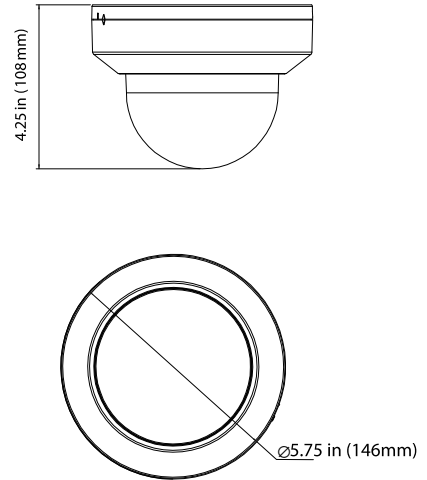

AVC-NSD51M
5MP H.265 MOTORIZED INDOOR DOME NETWORK CAMERA

5MP H.265 MOTORIZED INDOOR DOME NETWORK CAMERA

5MP H.265 MOTORIZED INDOOR DOME NETWORK CAMERA

The AVYCON AVC-NSD51M camera is a 5MP H.265 Indoor Dome Network Camera. This 5MP IP camera supports True Day and Night mode, PoE, up to 147ft. of Smart IR Illumination, and also incorporates an InfiniteStar sensor which allows viewing of video in the lowest of light environments, even in color. This camera includes a Motorized 2.7-13.5mm Lens with Auto-focus capabilities that can be controlled through a NVR. Also standard with this series is Digital NR, ROI, HLC, True WDR, and BLC capabilities. Optional accessories for this camera include a Junction Box Mount. Includes a MicroSD memory card slot for standalone recording applications.

FUNCTIONS

- 5MP (2592 x 1944) @ 30fps
- Max. Resolution: 2592 x 1944
- Supports Smart H.265/H.264 Encoding
- True Day & Night ICR
- Up to 147 ft. IR Illumination
- Motorized 2.7-13.5mm A/F Lens
- 3D DNR, True WDR, HLC, BLC and ROI Encoding
- Supports Triple Streams
- Supports Remote Access with Windows, macOS, iOS and Android
- Operating Temperature: -22°F - 131°F(-30°- 55° C)
- DC12V / PoE (802.3af, ≤6W)
- Built-in MicroSD Card Slot
- Built-in Reset Button
- NDA A Compliant

DIMENSIONS

Unit : inch (mm)

OPTIONAL ACCESSORIES

AVM-CWM-EDV-L1
COMPACT WALL MOUNT

AVA-MICSPKSRN
AUDIBLE AND VISUAL ALARM DEVICE

AVC-NSD51M

5MP H.265 MOTORIZED INDOOR DOME NETWORK CAMERA

SPECIFICATIONS